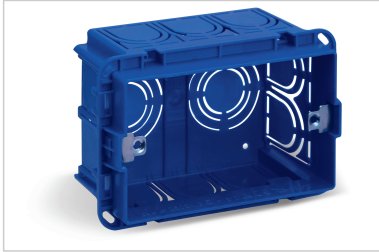

Flush-mounted installation boxes

2503MG

OVERSIZE RECTANGULAR BOX 3 MOD

3 modules S44 and S45 oversized rectangular box screws fixing centres 83,5 mm dimensions (L H D): 112x74x52mm

Catalogues	Read catalogue
Price	0.293 JOD